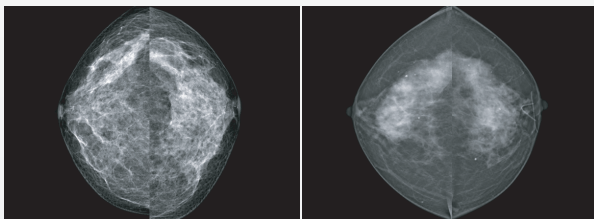

## Unsurpassed Image Performance

Clear and high resolution image is offered by high performance and high definition CMOS detector. Also, quick image storage and transmission offer definite satisfaction for checking up manifold patients