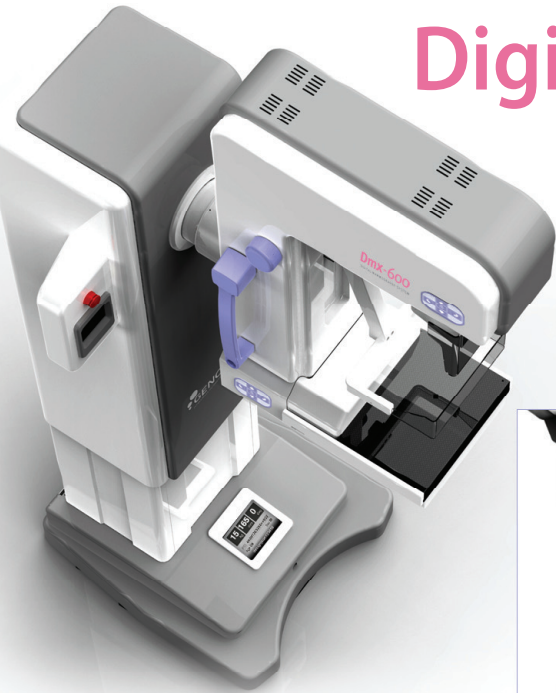

Digital Mammography system

Full-Field Digital Mammography System